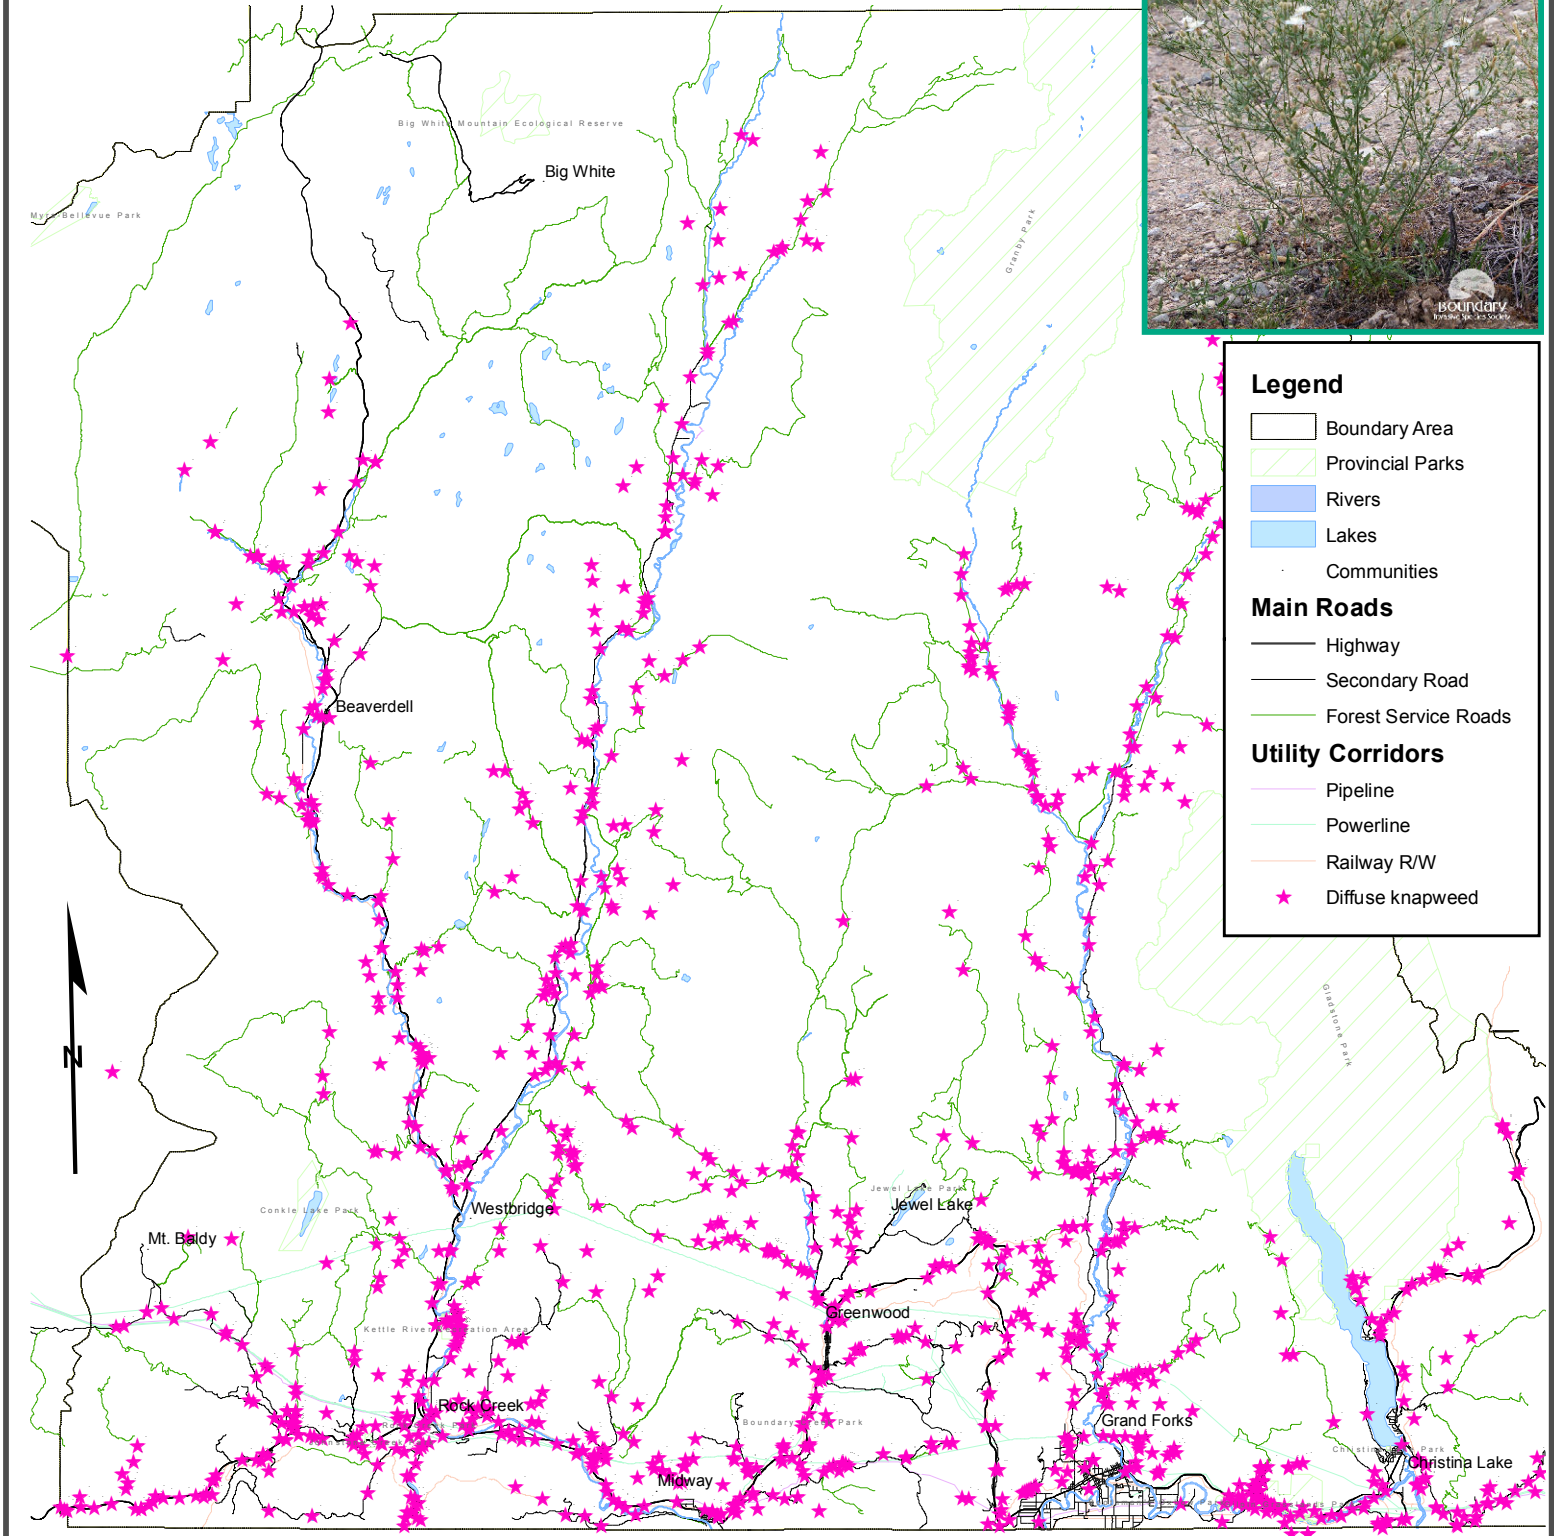

Invasive Plants in the Boundary

Locations of:

★ Diffuse knapweed

Legend

- Boundary Area
- Provincial Parks
- Rivers
- Lakes
- Communities
- Main Roads**
 - Highway
 - Secondary Road
 - Forest Service Roads
- Utility Corridors**
 - Pipeline
 - Powerline
 - Railway R/W
 - ★ Diffuse knapweed