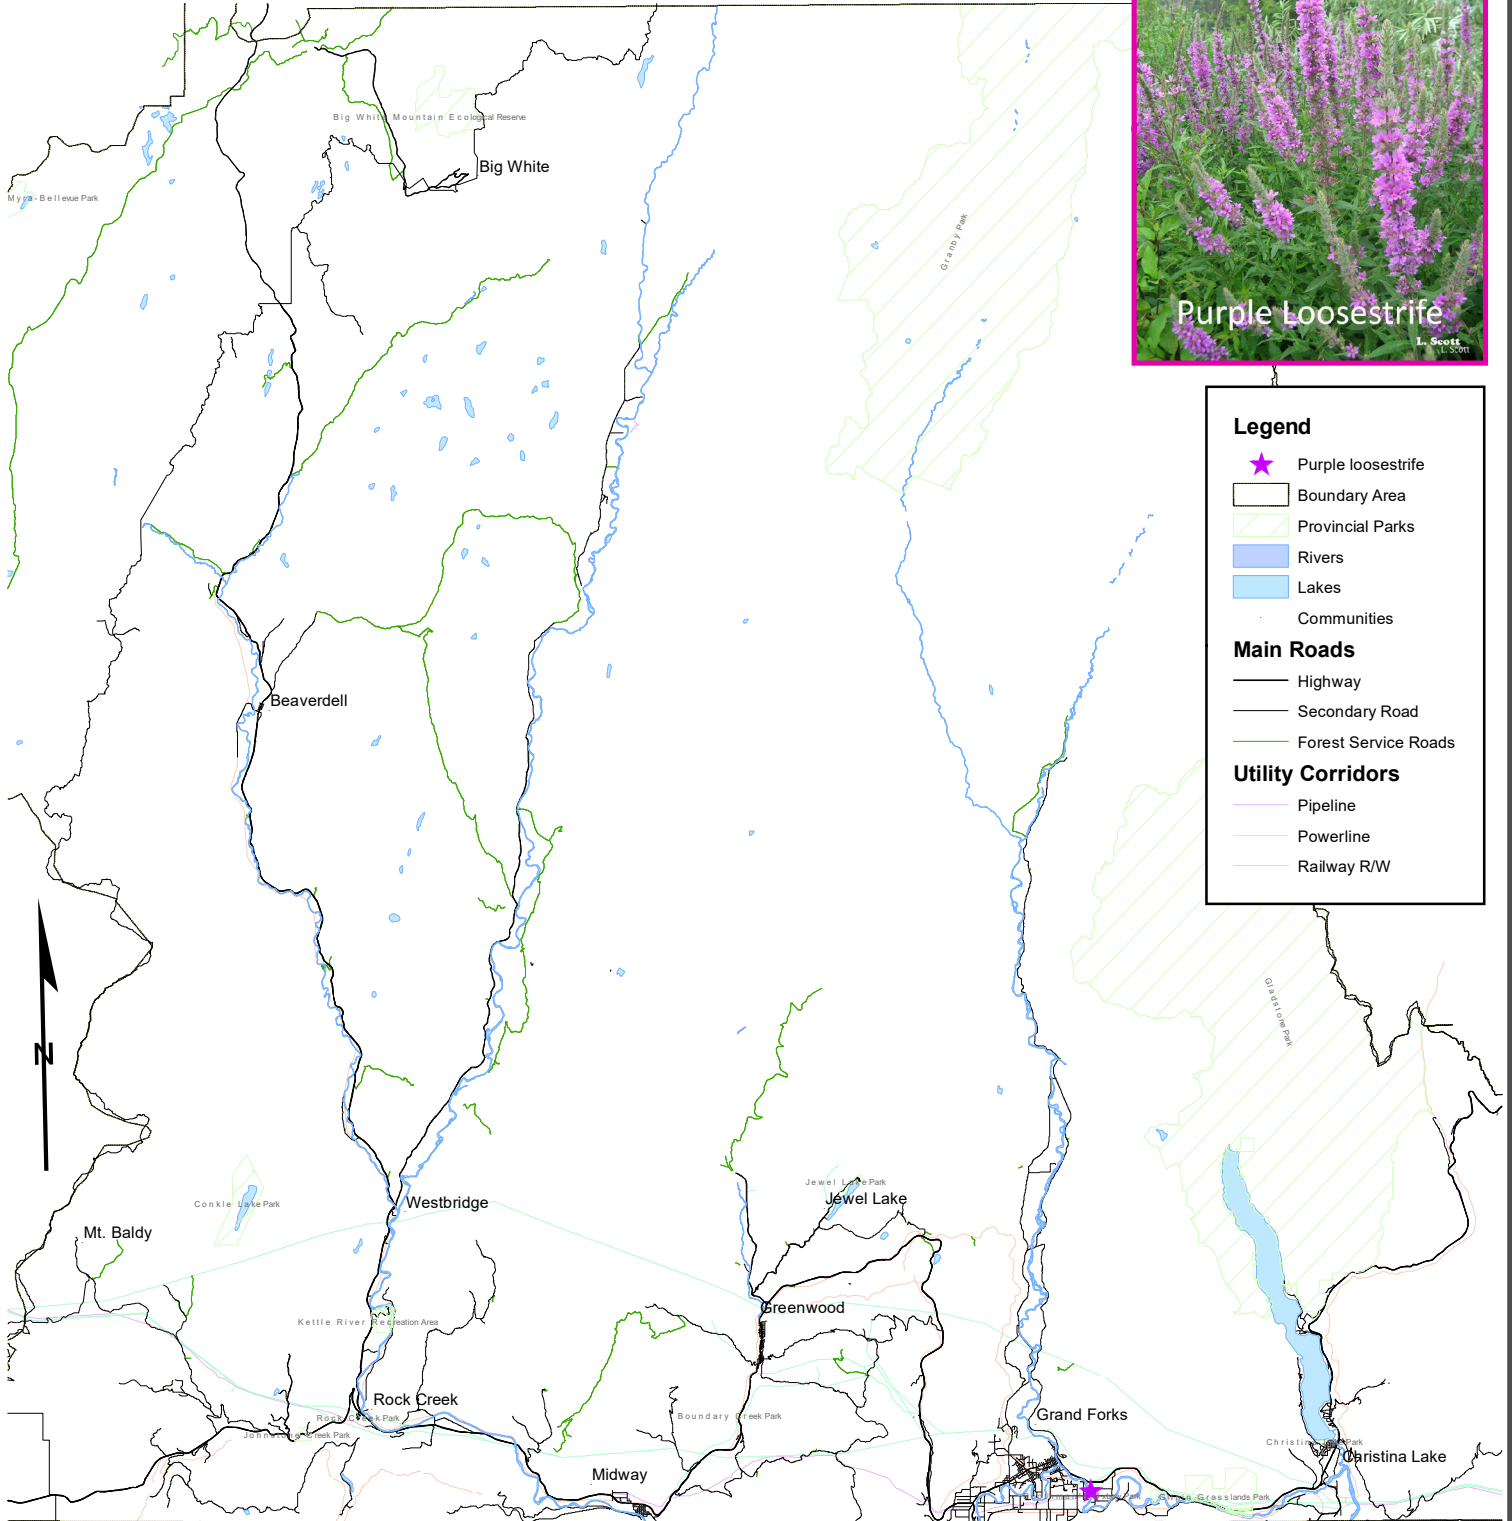

Invasive Plants in the Boundary

Locations of: ★Purple loosestrife

Legend

- ★ Purple loosestrife
- Boundary Area
- Provincial Parks
- Rivers
- Lakes
- Communities

Main Roads

- Highway
- Secondary Road
- Forest Service Roads

Utility Corridors

- Pipeline
- Powerline
- Railway R/W

0 4.75 9.5 Kilometers

1:450,000

March 2019