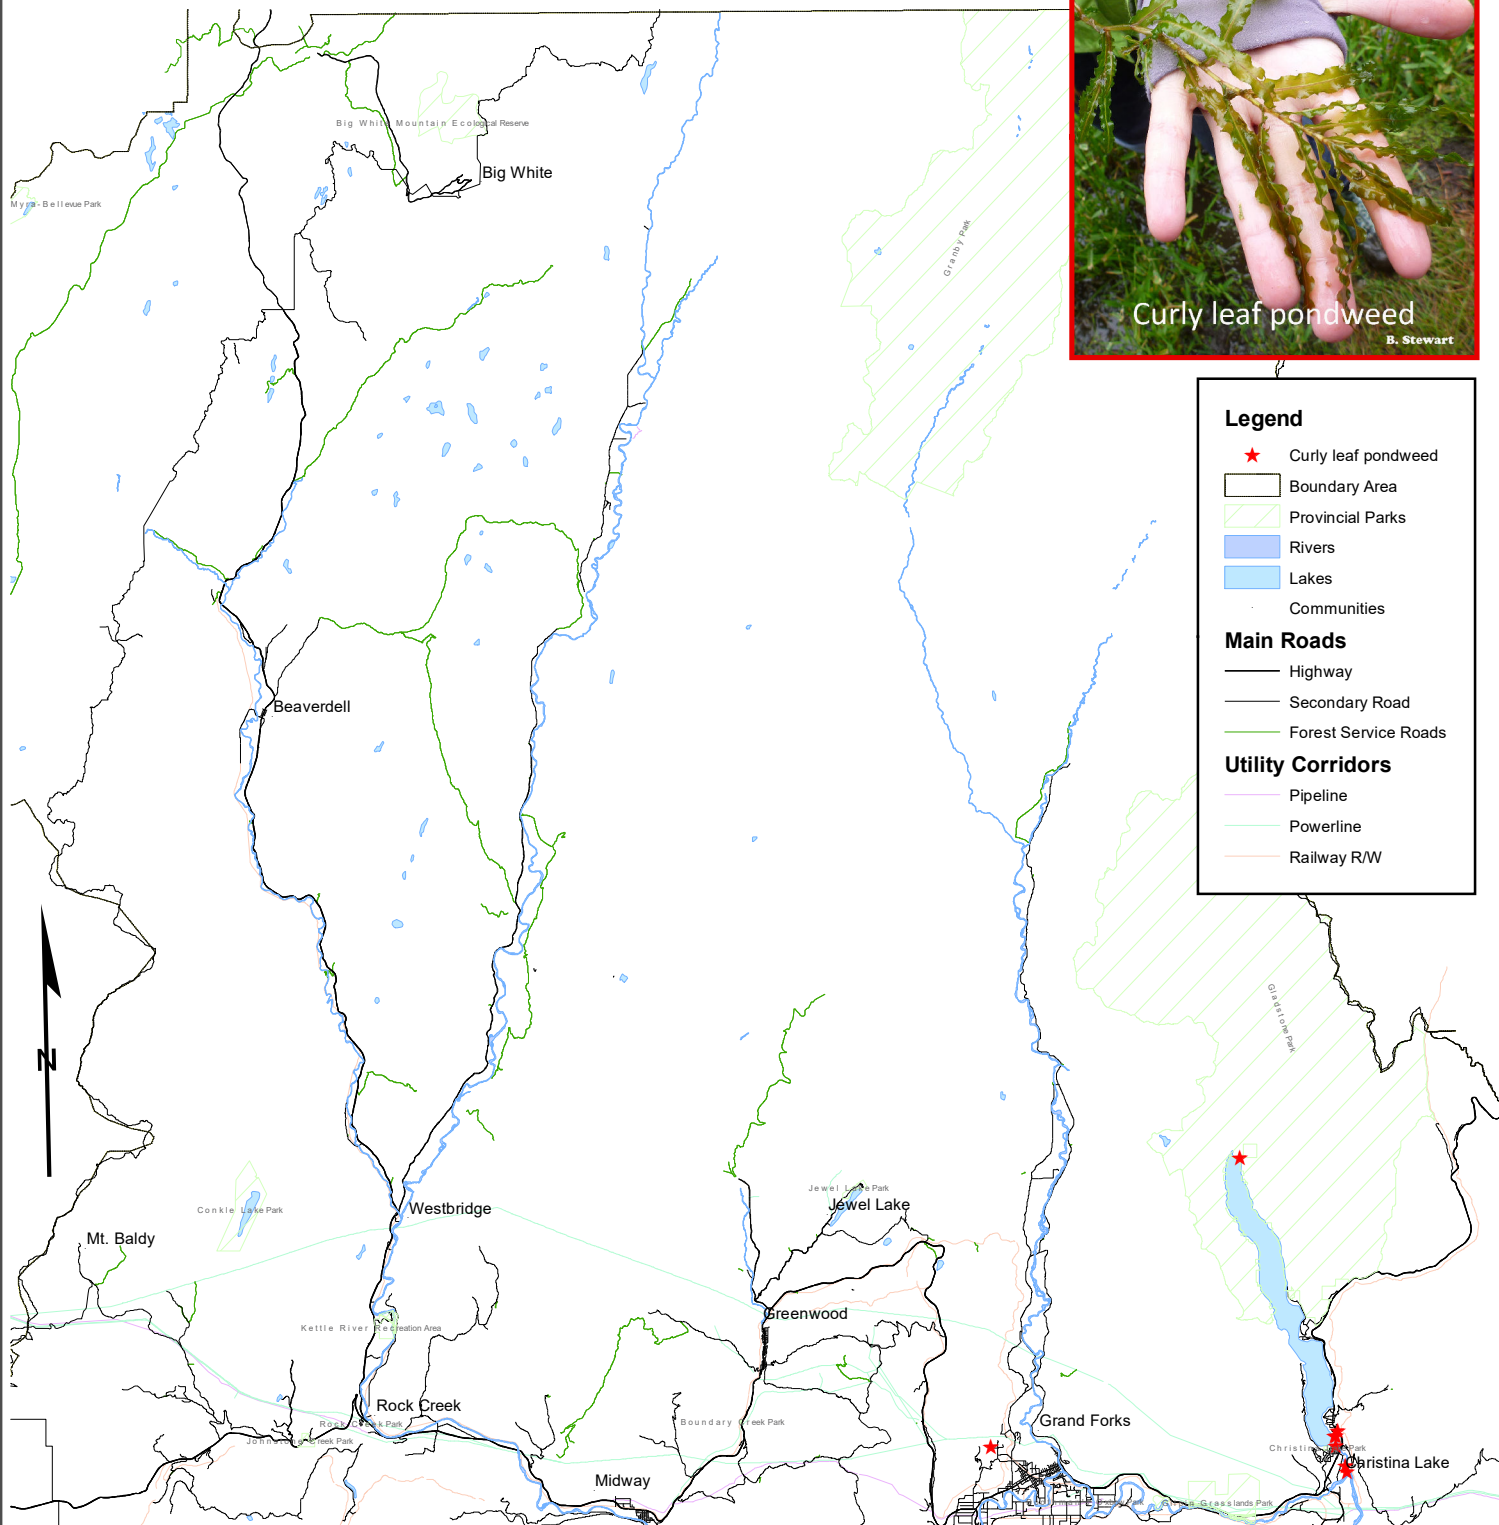

Invasive Plants in the Boundary

Locations of: * **Curly leaf pondweed**

0 4.75 9.5 Kilometers

1:450,000

March 2019