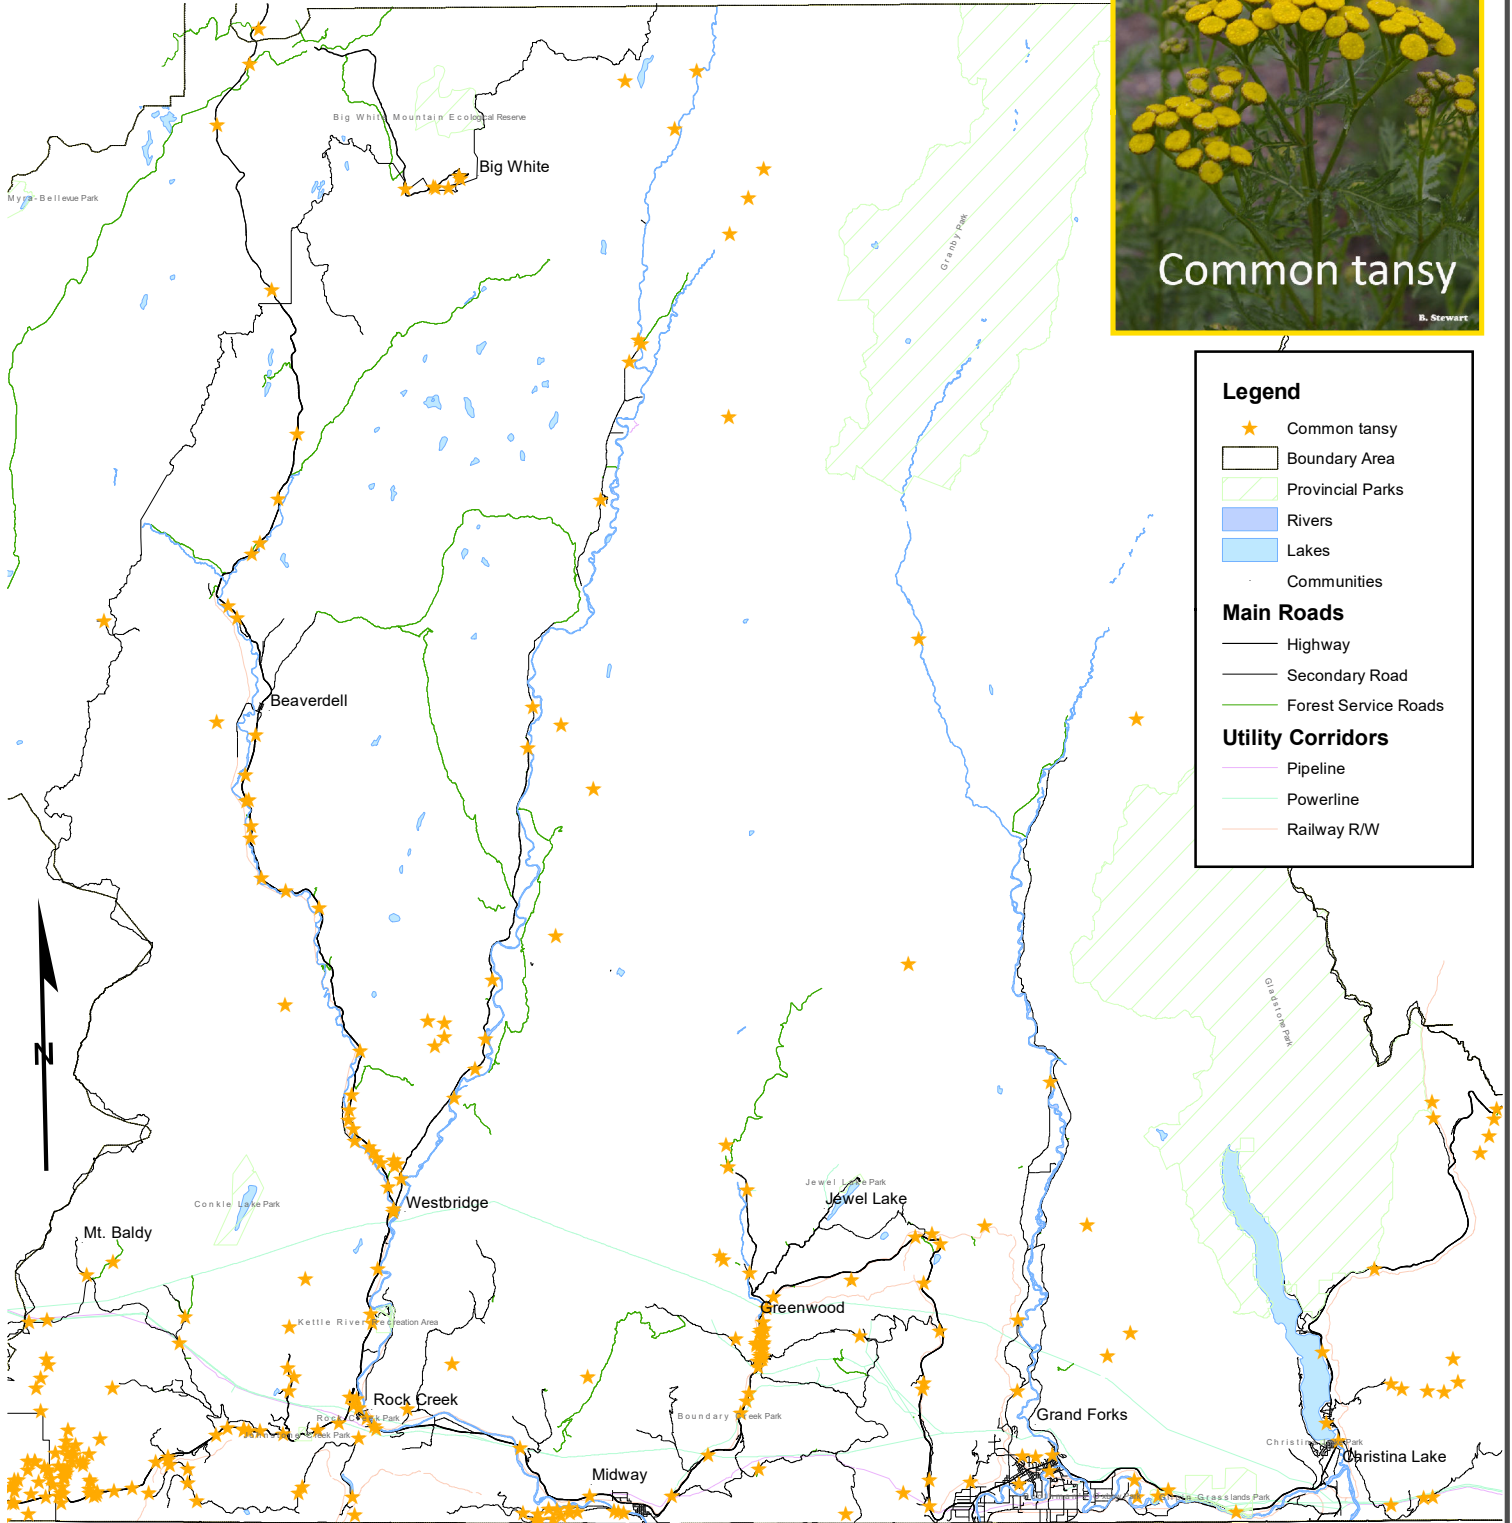

Invasive Plants in the Boundary

Locations of:

★ **Common tansy**

0 4.75 9.5 Kilometers

1:450,000

March 2019