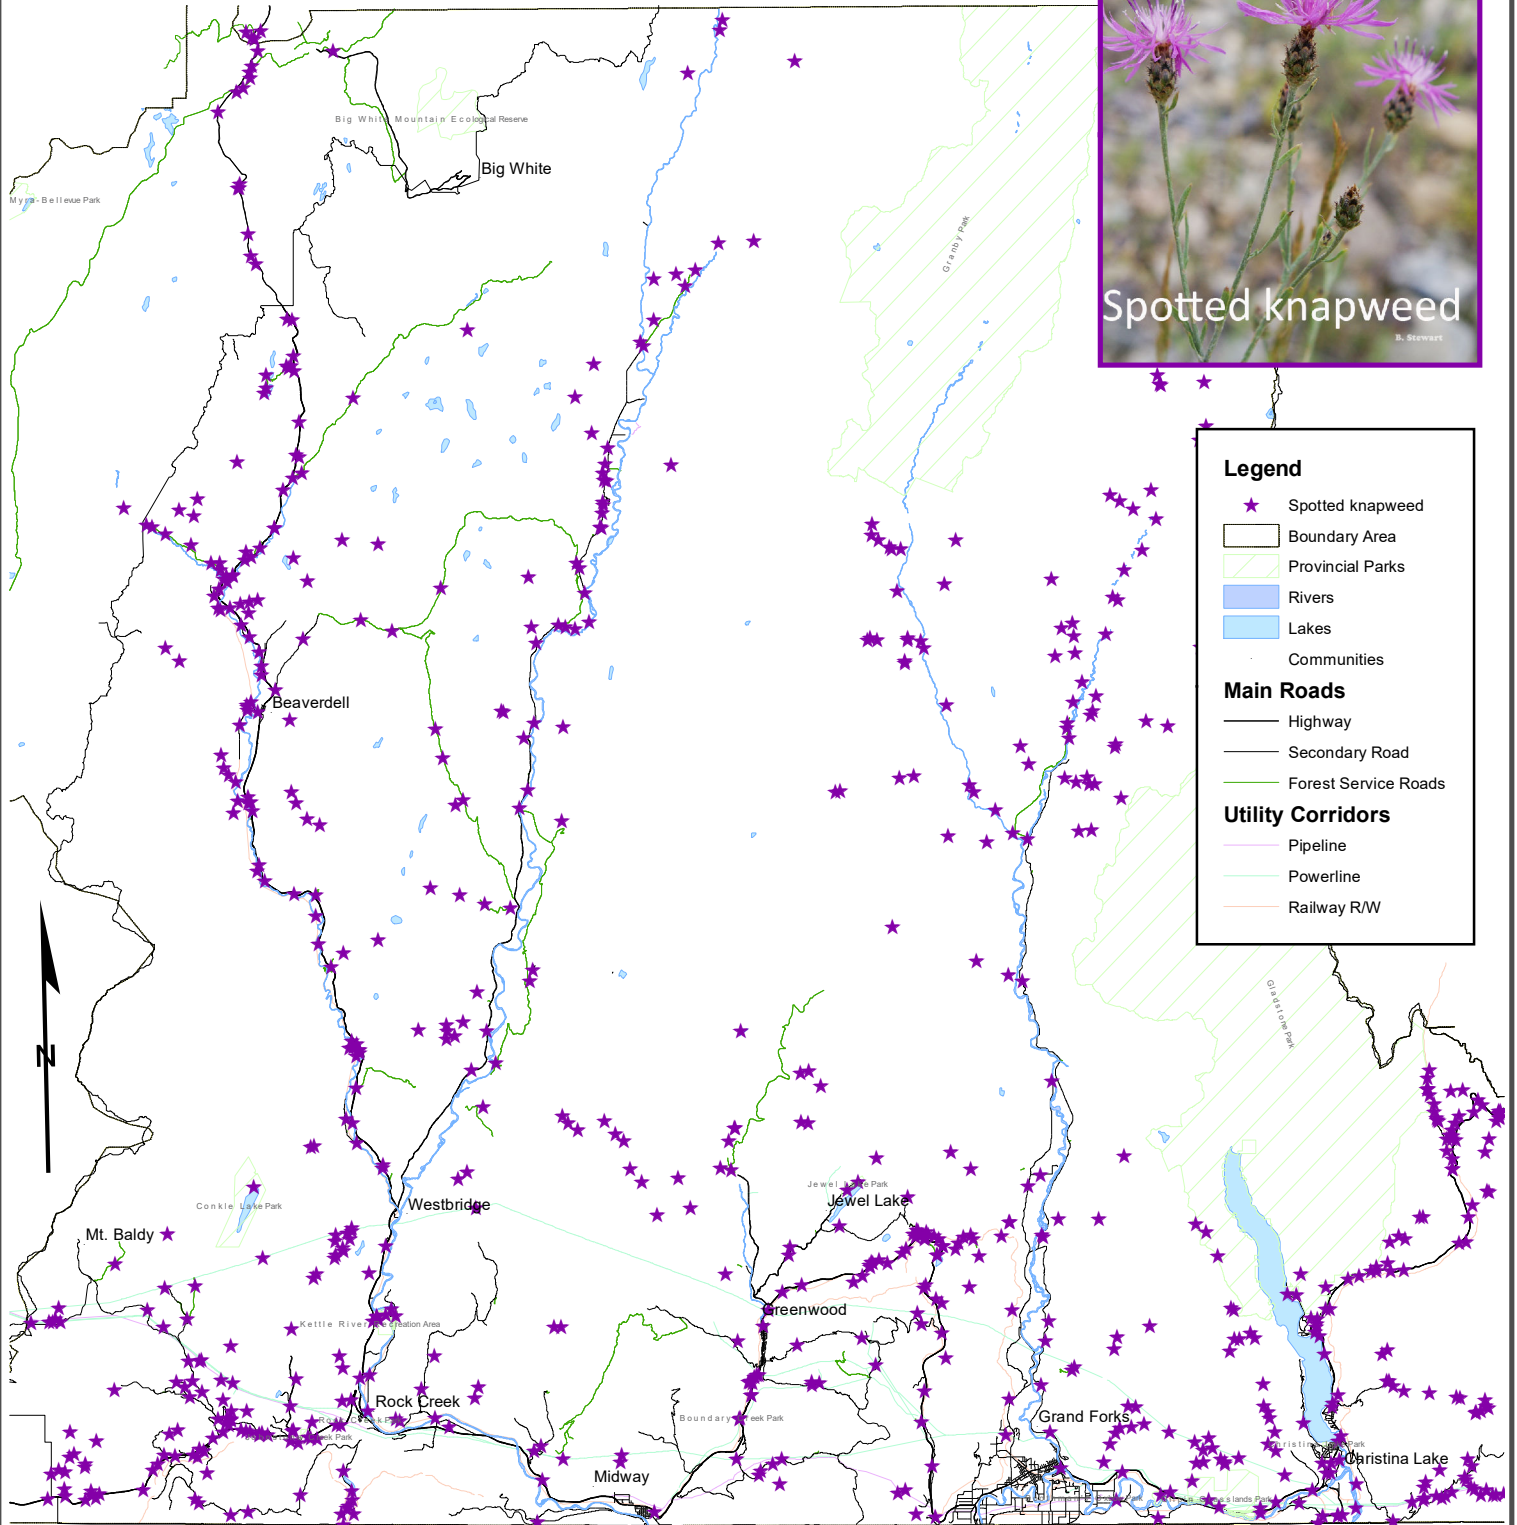

Invasive Plants in the Boundary

Locations of: * Spotted knapweed

Legend

- * Spotted knapweed
- Boundary Area
- Provincial Parks
- Rivers
- Lakes
- Communities

Main Roads

- Highway
- Secondary Road
- Forest Service Roads

Utility Corridors

- Pipeline
- Powerline
- Railway R/W

0 4.75 9.5 Kilometers

1:450,000

March 2019