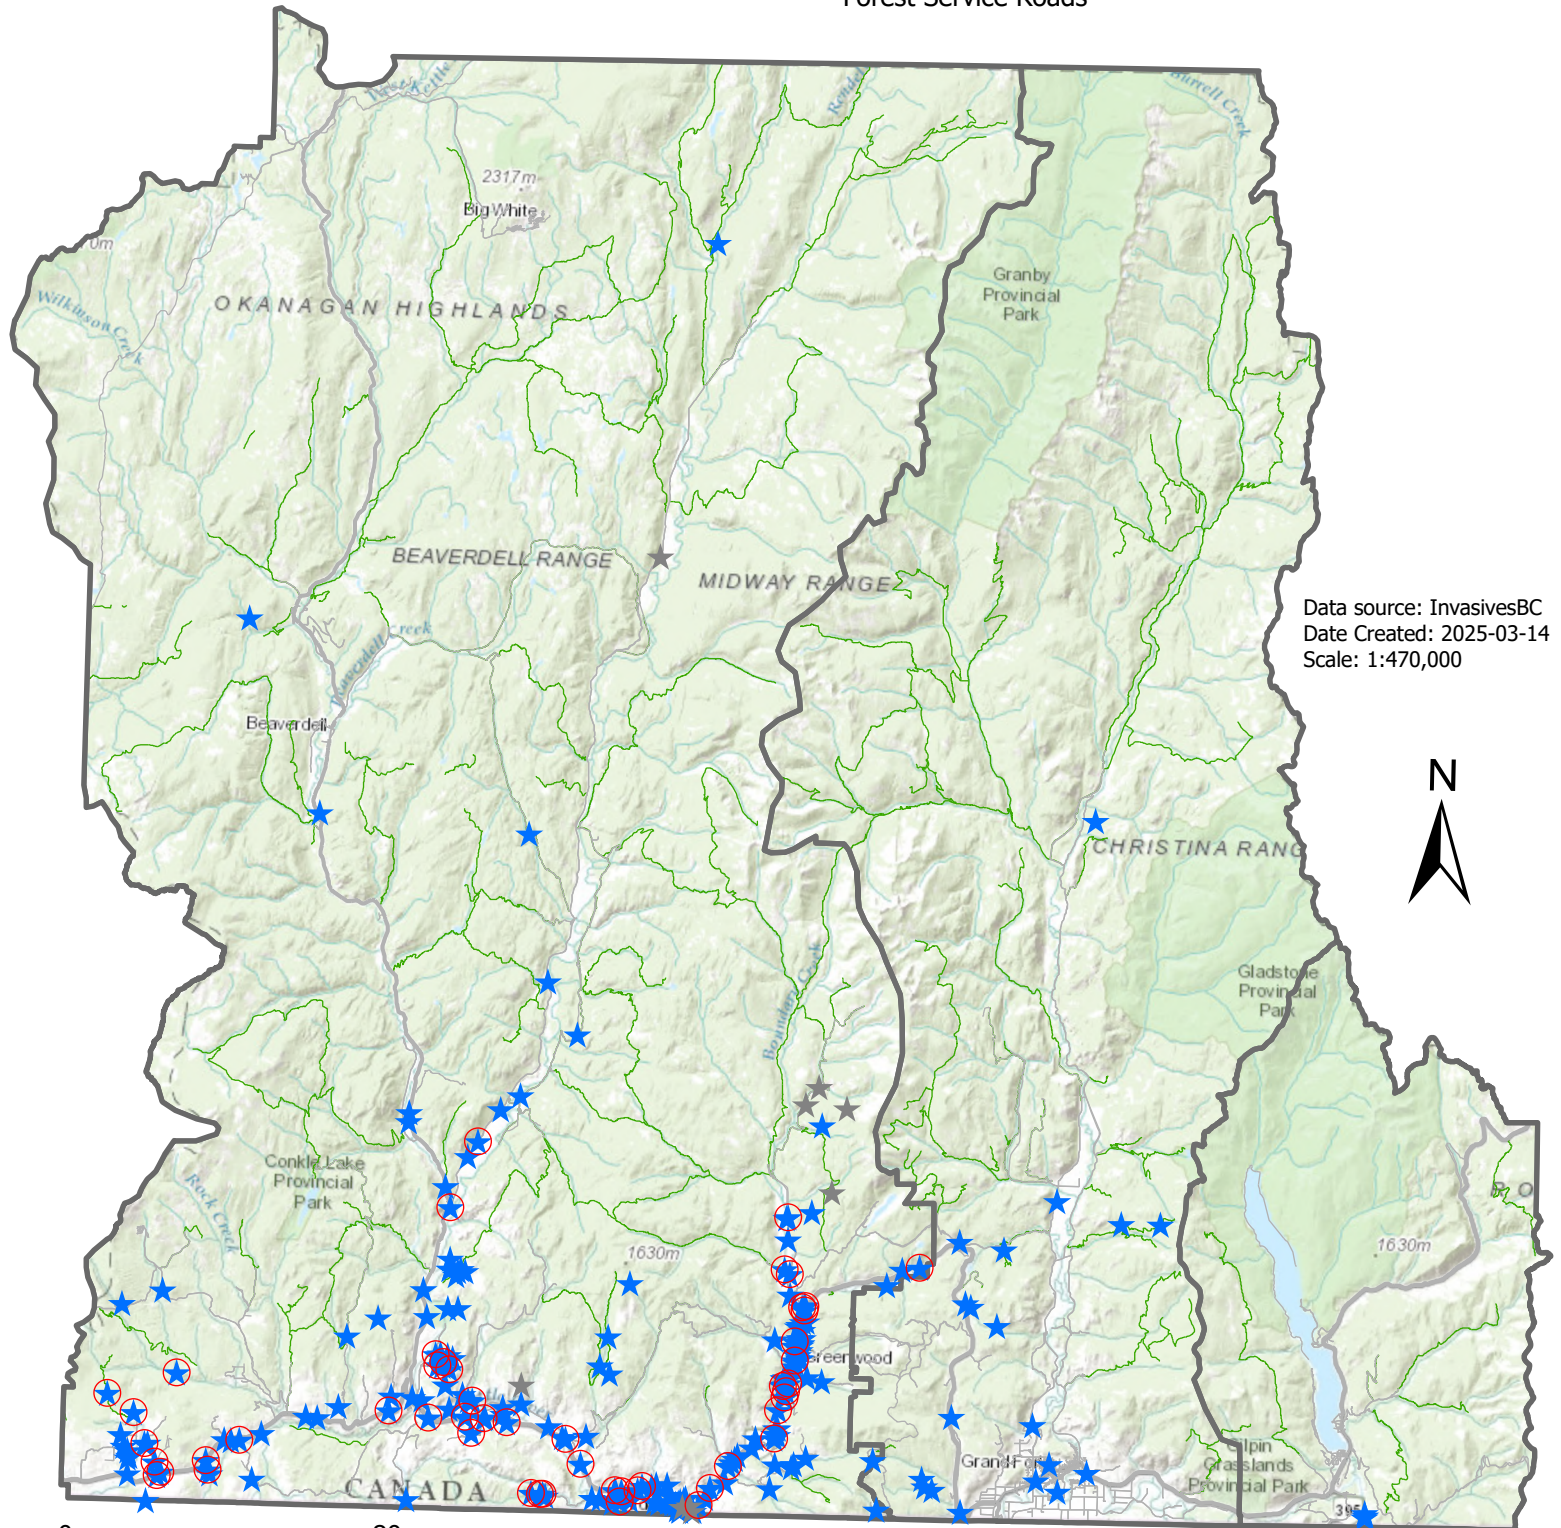

Absinthe Wormwood

Site Distribution in the Boundary Region (2024)

Most Recent Survey Results

- ★ Plant present
- ★ No plant found

○ Site Treated in Past 3 Years

▭ Invasive Plant Management Areas

— Highways

— Secondary Roads

— Forest Service Roads

Data source: InvasivesBC
Date Created: 2025-03-14
Scale: 1:470,000

0 20
Kilometers