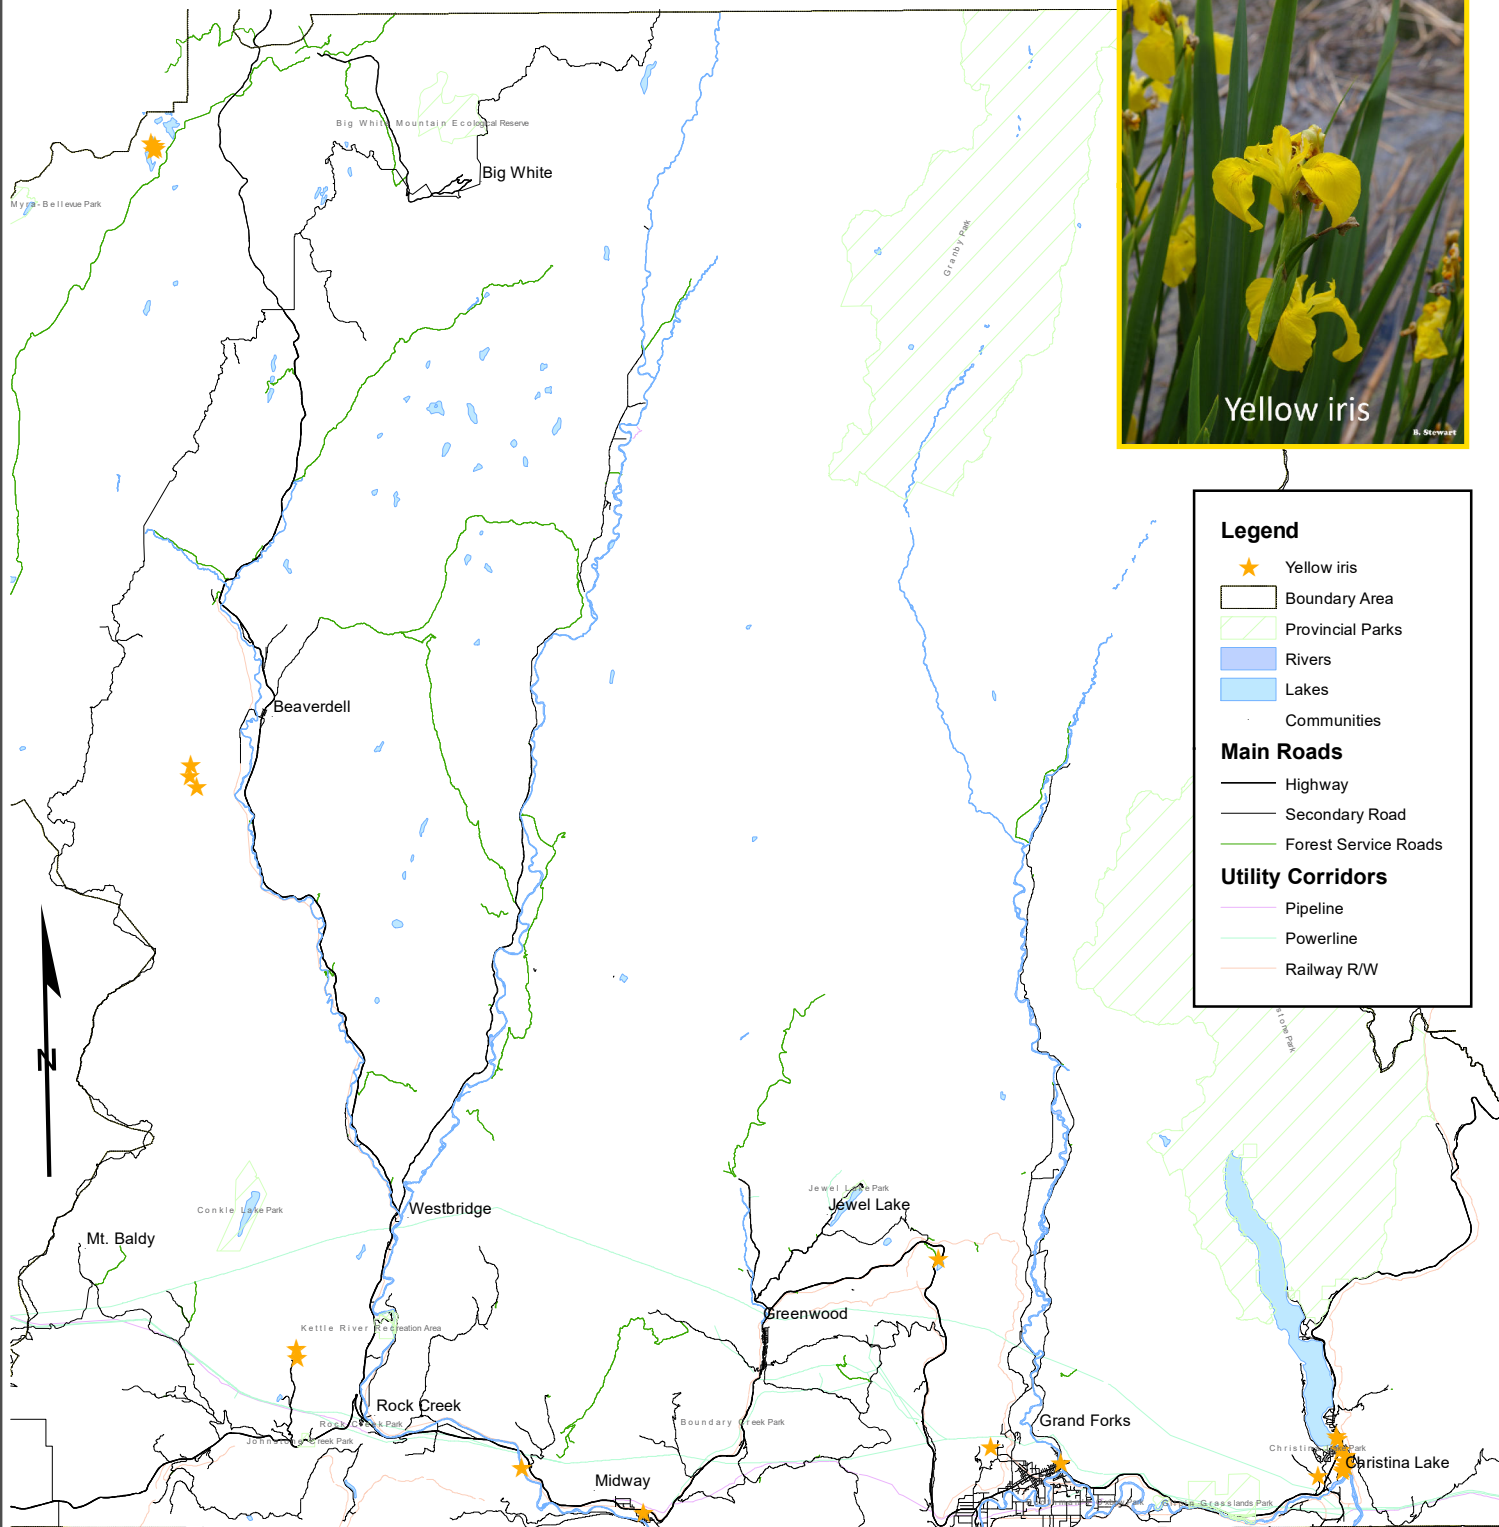

Invasive Plants in the Boundary

Locations of: ★ Yellow iris

0 4.75 9.5 Kilometers

1:450,000

March 2019