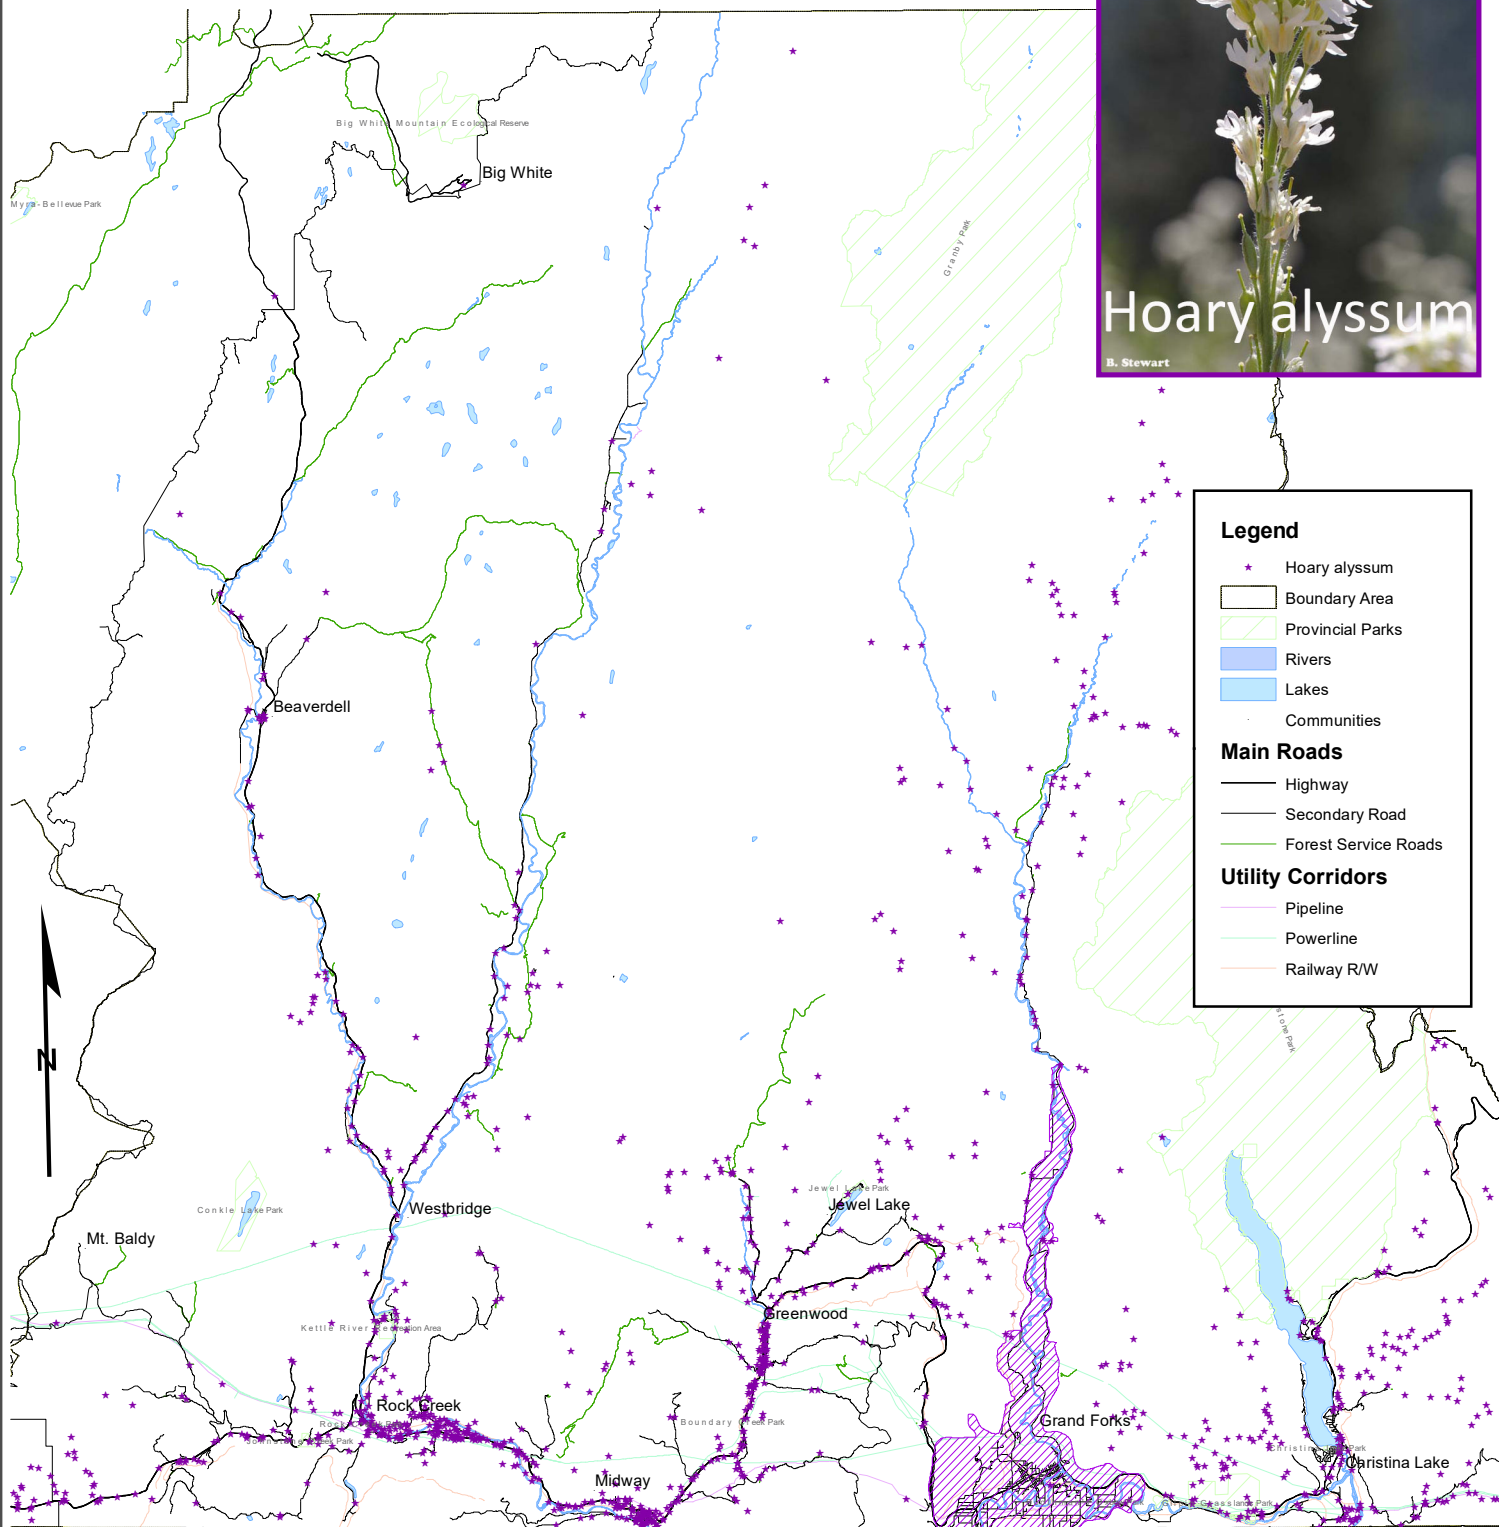

Invasive Plants in the Boundary

Locations of: **• Hoary alyssum**

0 4.75 9.5 Kilometers

1:450,000

March 2019