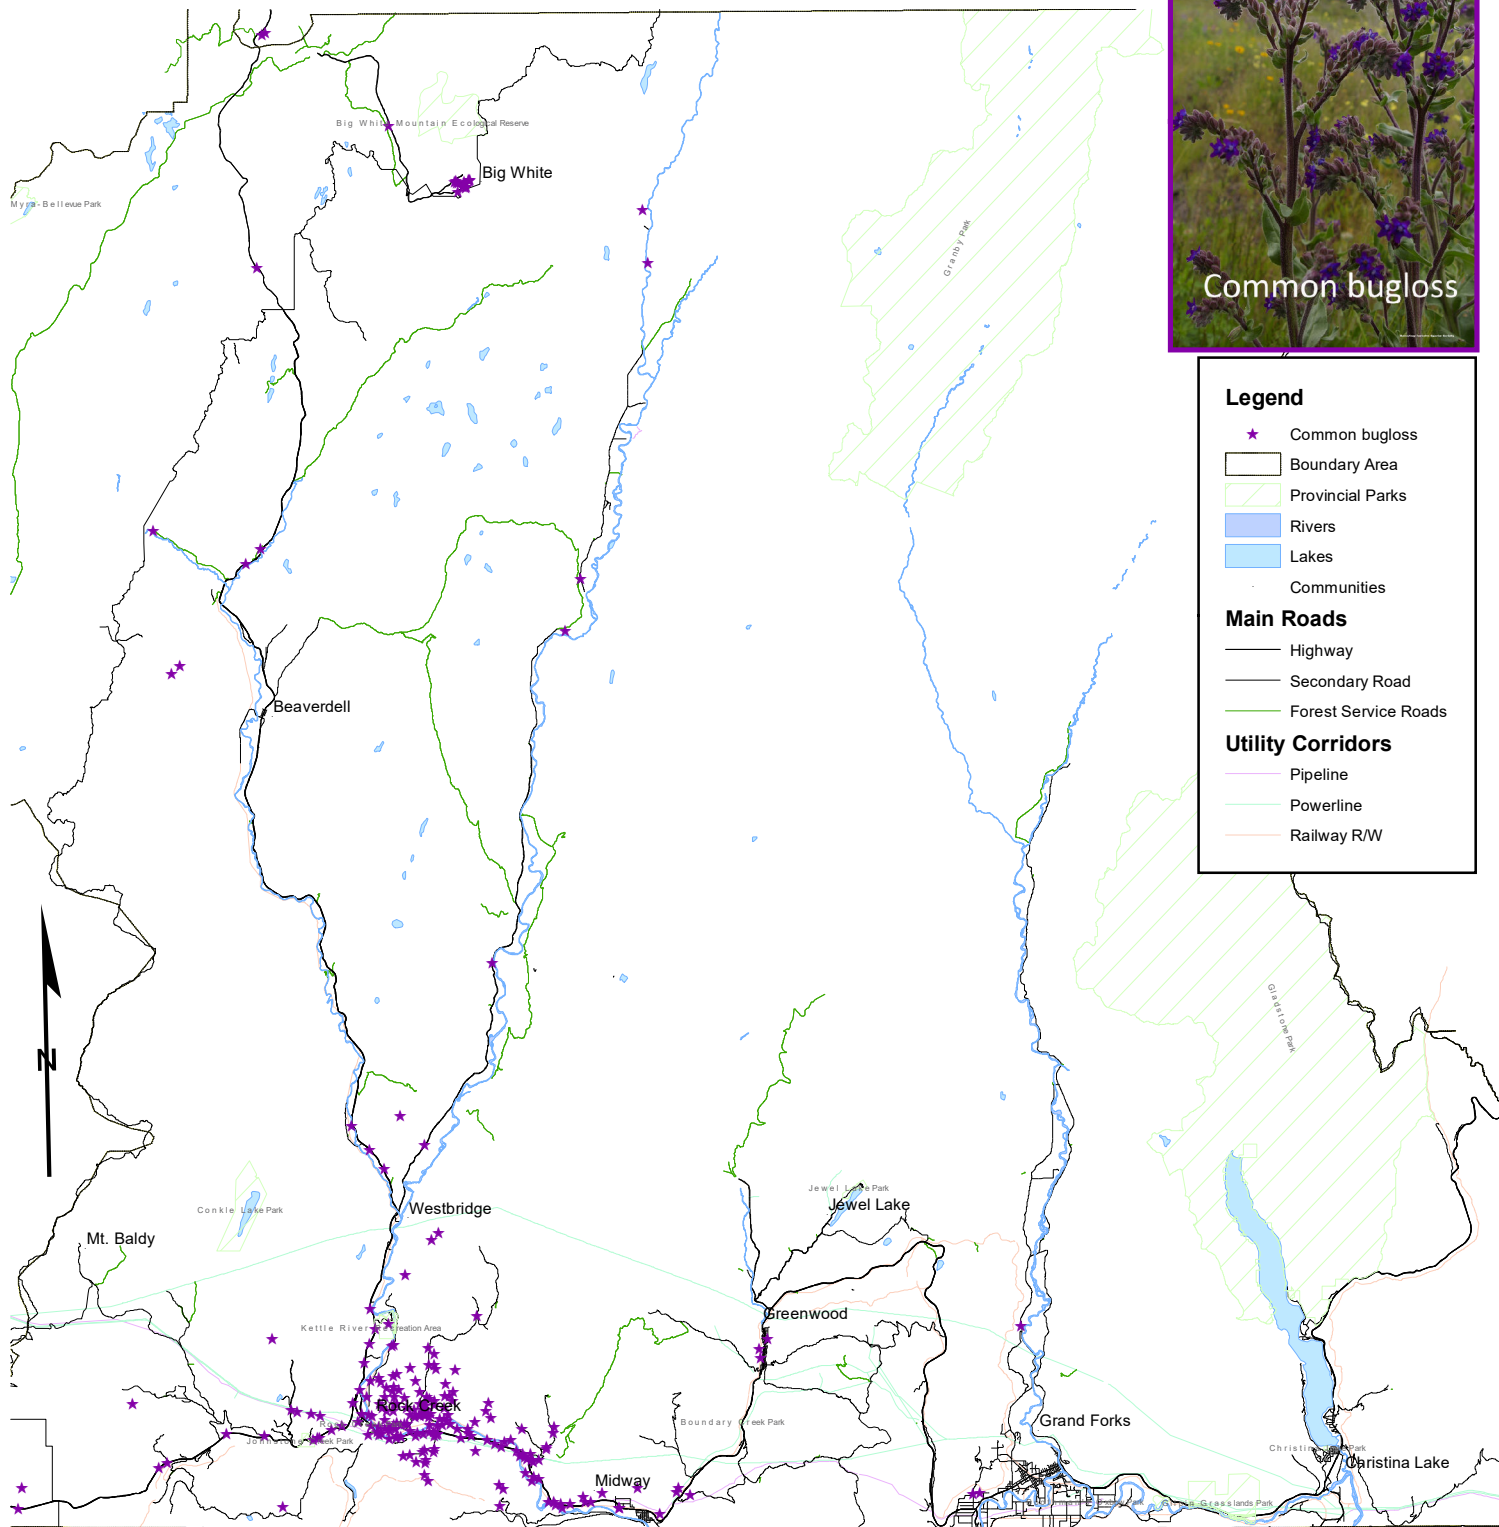

# Invasive Plants in the Boundary

## Locations of: \* Common bugloss

0 4.75 9.5 Kilometers

1:450,000

March 2019