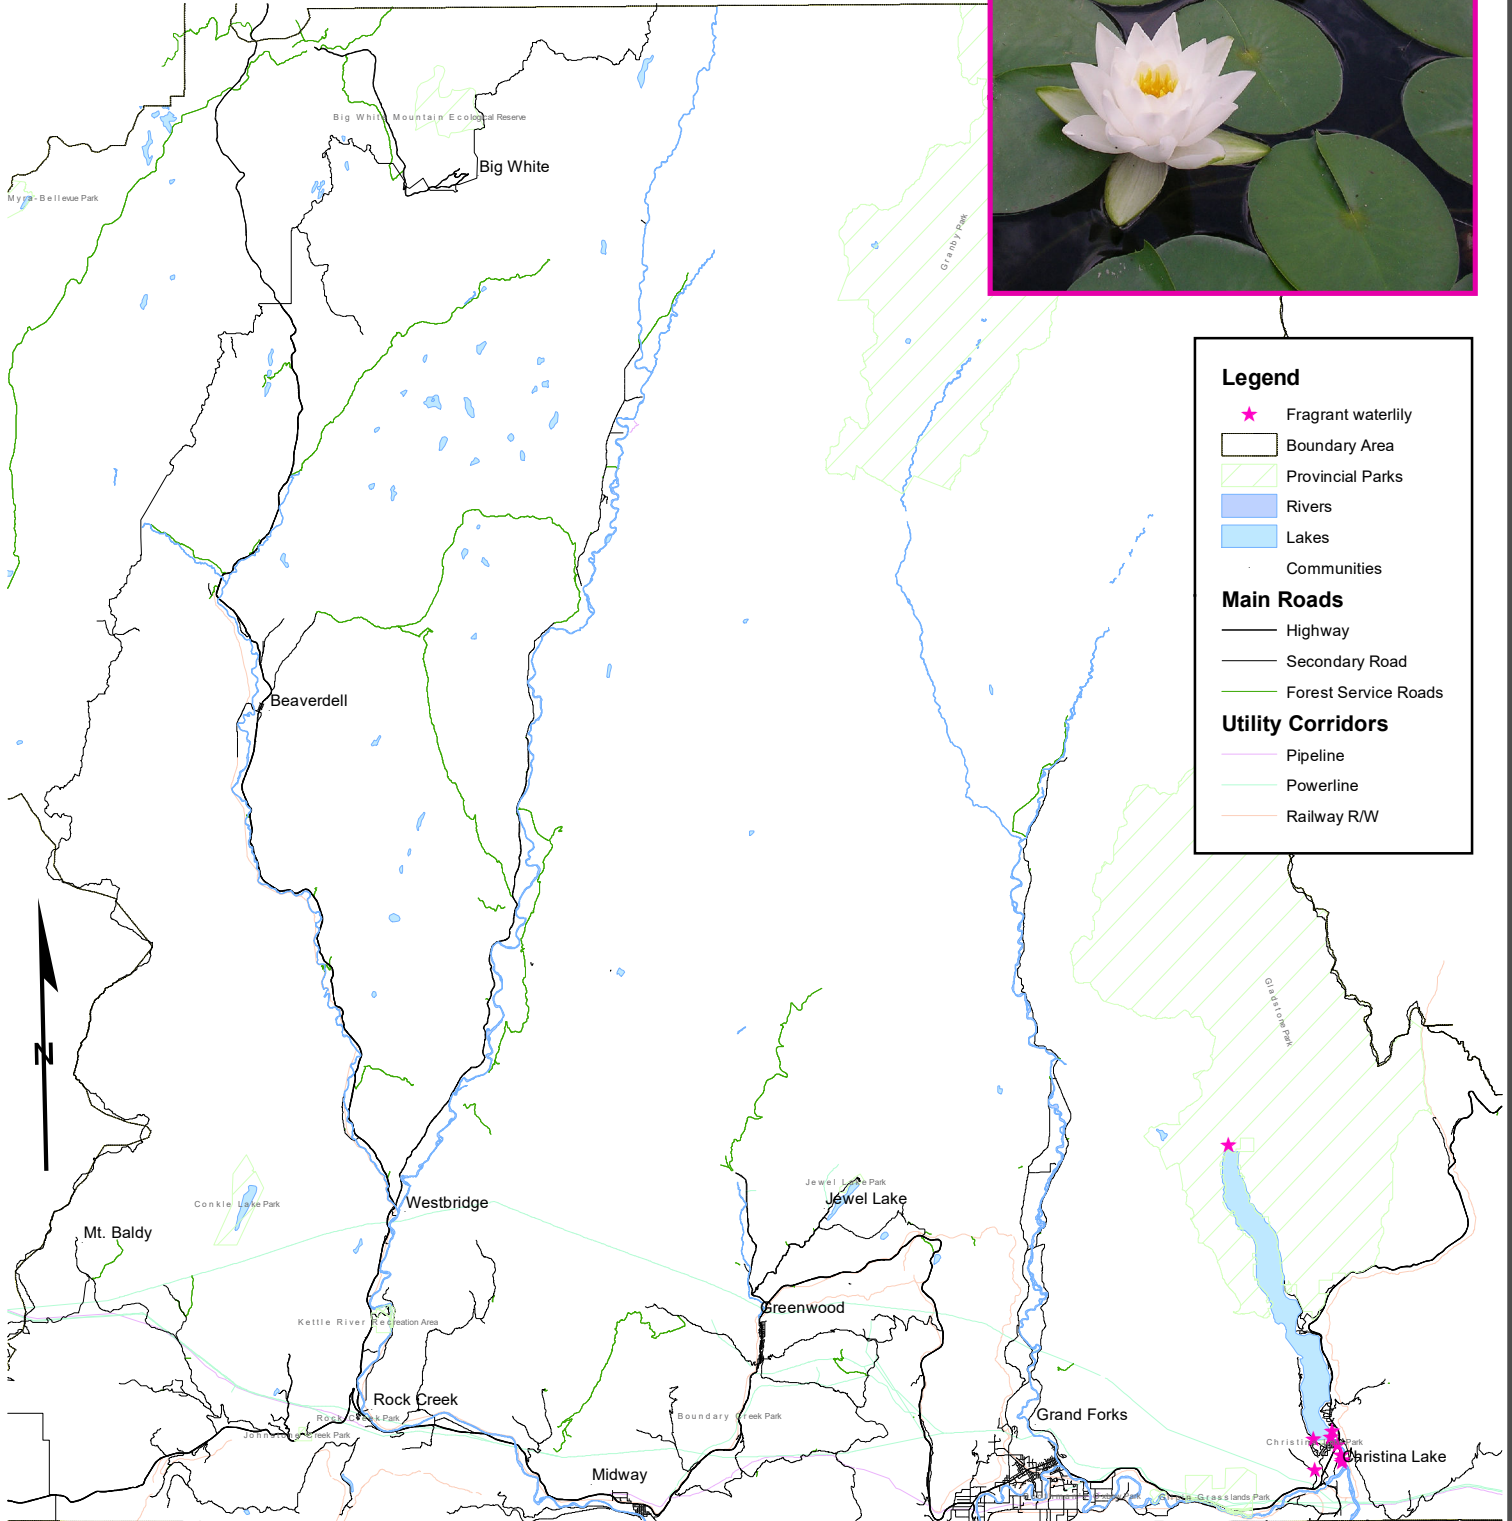

Invasive Plants in the Boundary

Locations of: * **Fragrant waterlily**

Legend

- * Fragrant waterlily
- Boundary Area
- Provincial Parks
- Rivers
- Lakes
- Communities

Main Roads

- Highway
- Secondary Road
- Forest Service Roads

Utility Corridors

- Pipeline
- Powerline
- Railway R/W

0 4.75 9.5 Kilometers

1:450,000

March 2019