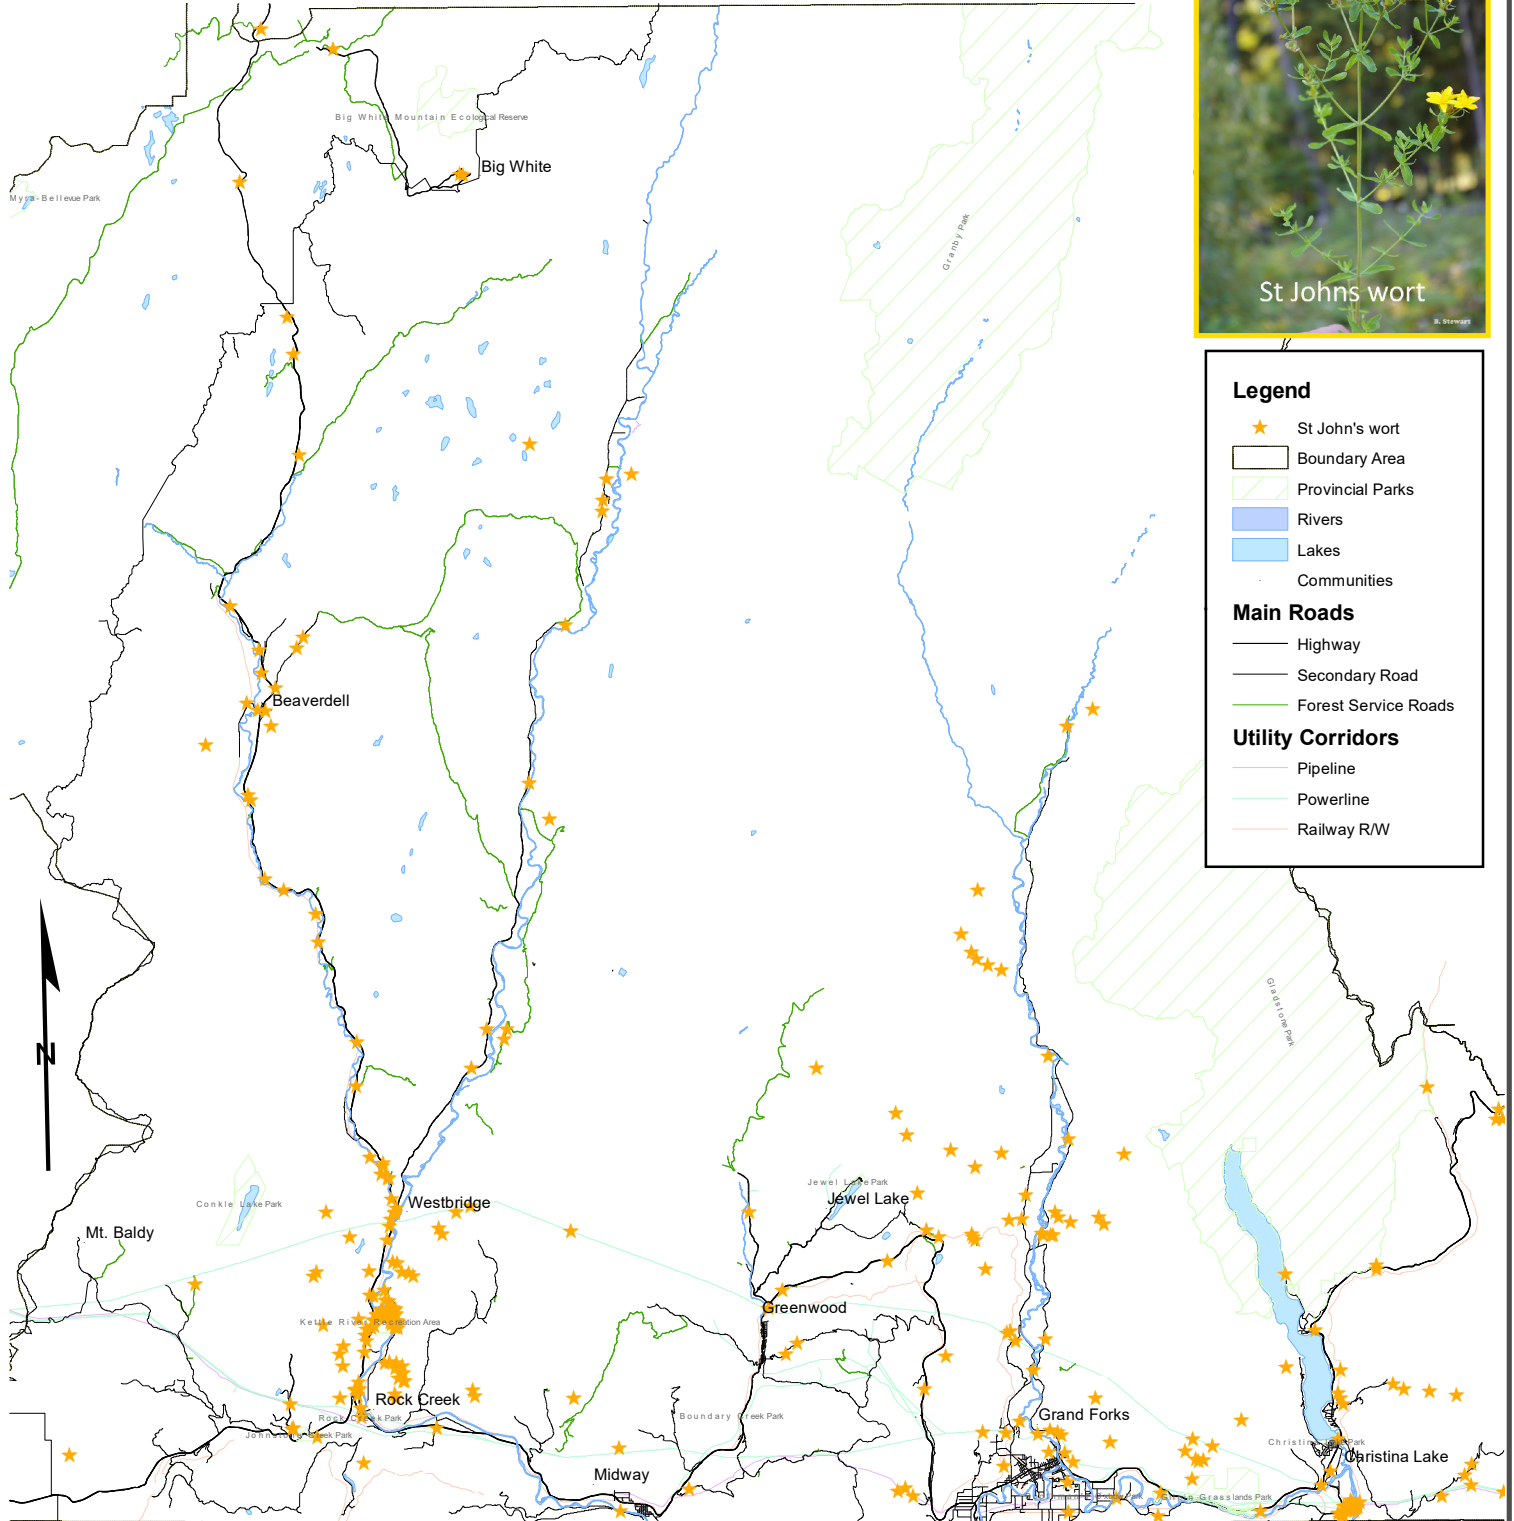

Invasive Plants in the Boundary

Biological Control ★ St John's wort

0 4.75 9.5 Kilometers

1:450,000

March 2019