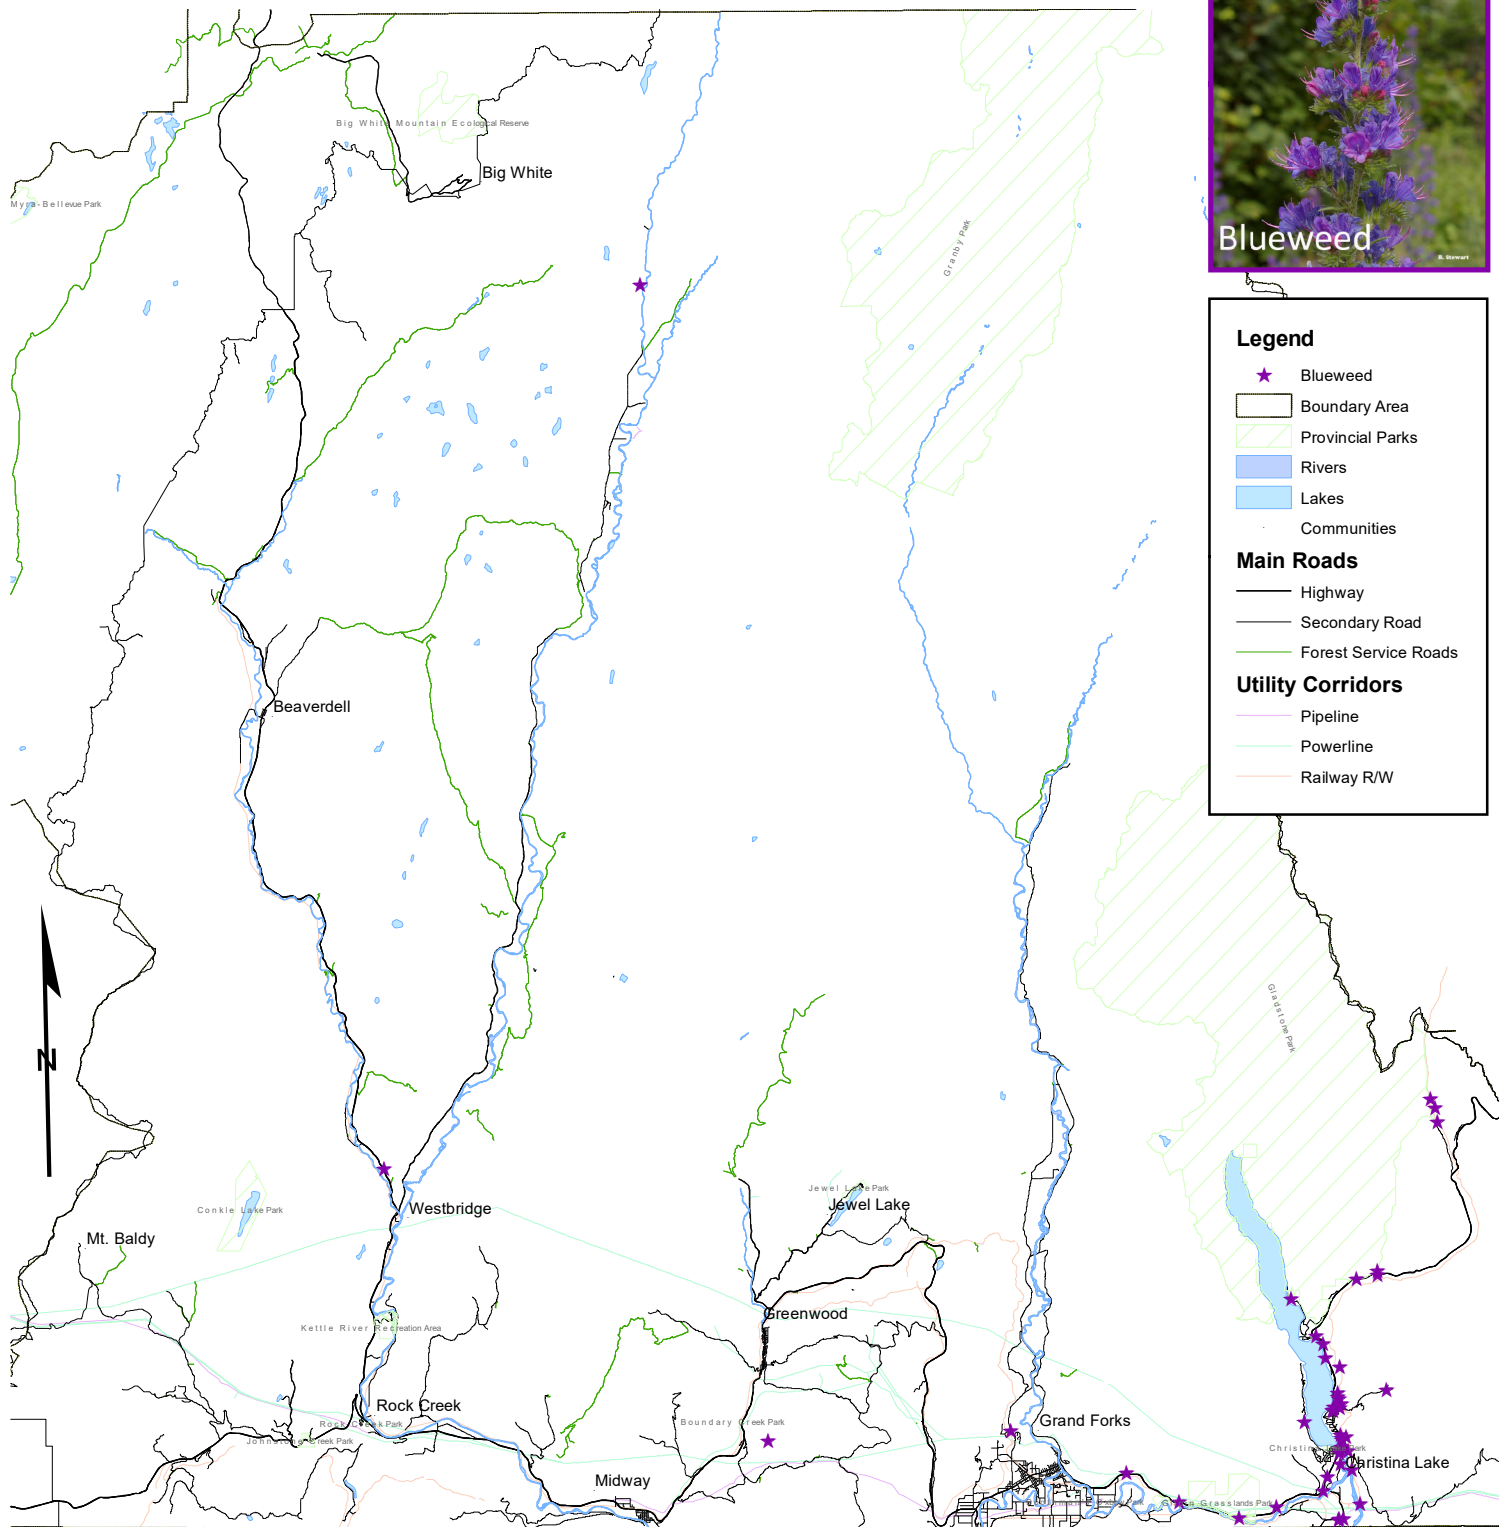

Invasive Plants in the Boundary

Locations of: ★ Blueweed

Legend

- ★ Blueweed
- Boundary Area
- Provincial Parks
- Rivers
- Lakes
- Communities

Main Roads

- Highway
- Secondary Road
- Forest Service Roads

Utility Corridors

- Pipeline
- Powerline
- Railway R/W

0 4.75 9.5 Kilometers

1:450,000

March 2019